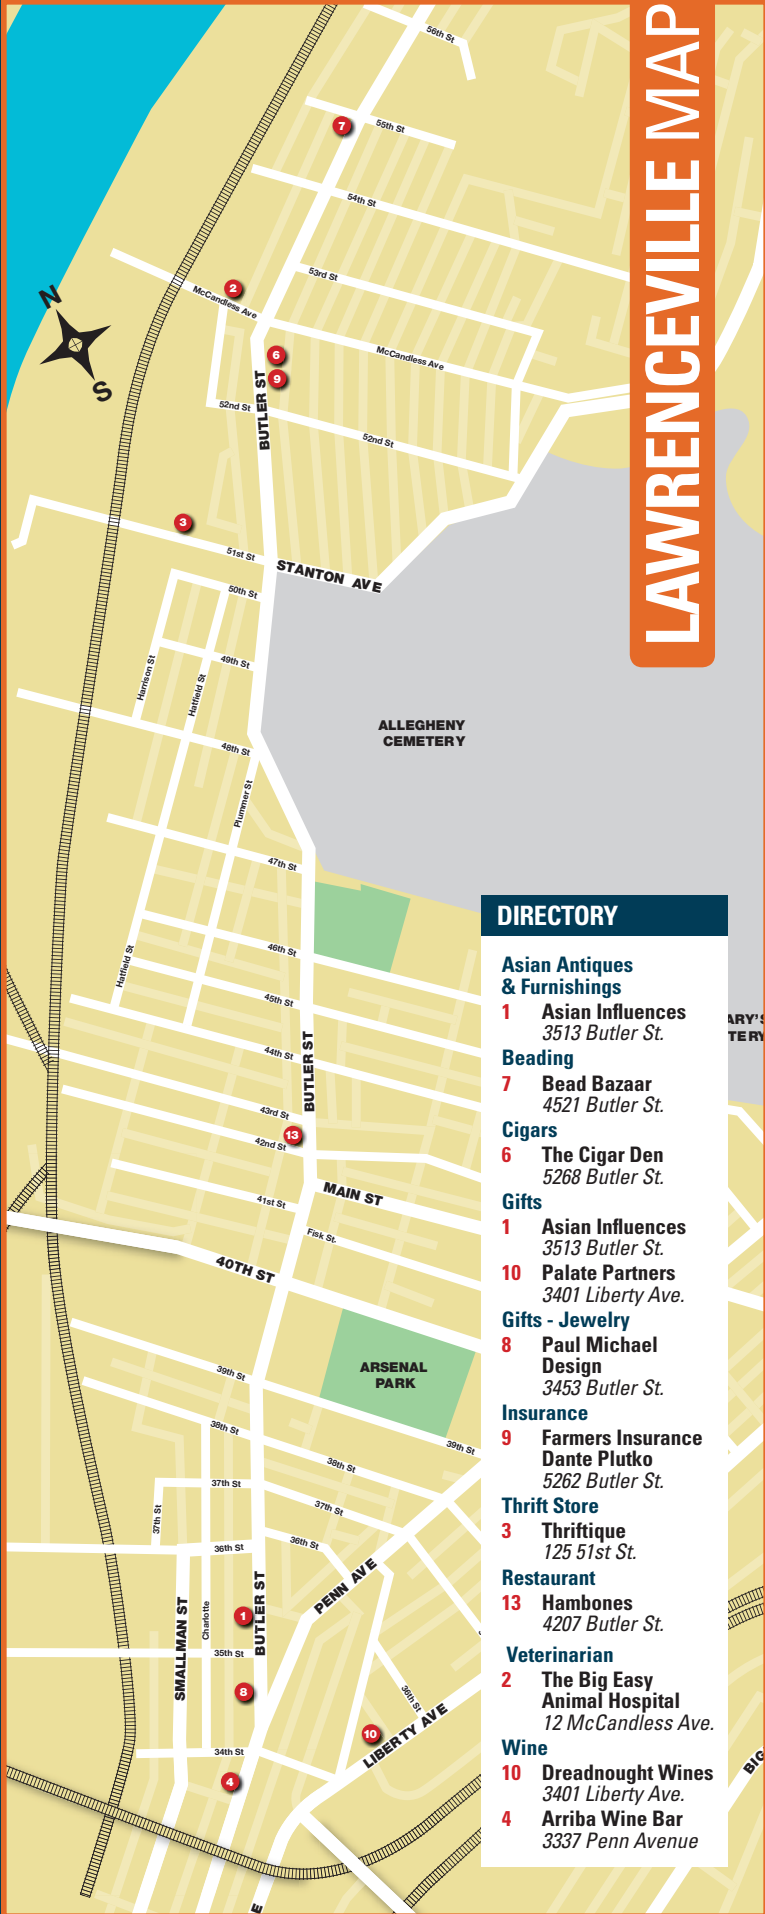

# LAWRENCEVILLE MAP

### Beading

**7** Bead Bazaar  
4521 Butler St.

### Veterinarian

**2** The Big Easy  
Animal Hospital  
12 McCandless Ave.

### Wine

**10** Dreadnought Wines  
3401 Liberty Ave.

**4** Arriba Wine Bar  
3337 Penn Avenue